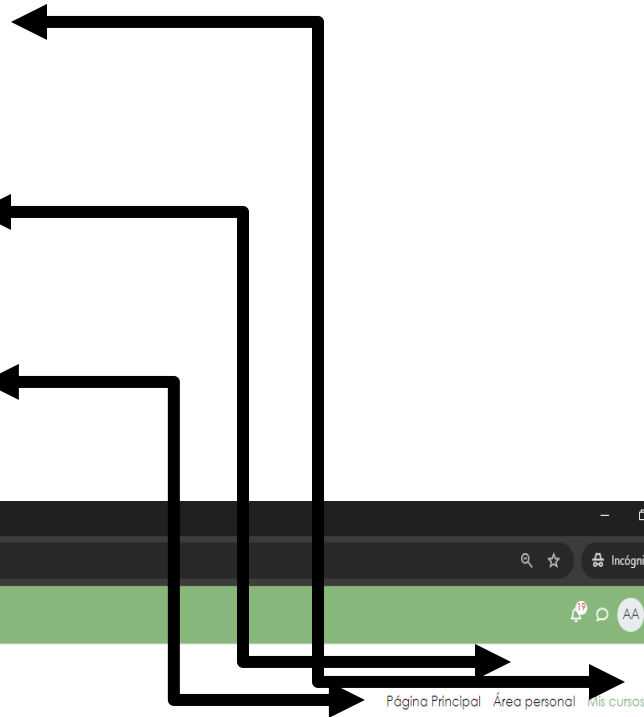

2

MIS CURSOS

ÁREA PERSONAL

PÁGINA PRINCIPAL

Mis cursos

Vista general de curso

Todos ▾ Buscar Ordenar por nombre del curso ▾ Tarjeta ▾

PSICOLOGÍA - 10-1 - CINDY MOJICA Déclimo	ARTES PLASTICAS - 10-1 - NORA Déclimo	BIOLOGIA - 10-1 - JOSELINE Déclimo
CIVICA - 10-1 - GREVIN Déclimo	Español - 10-1 - Crissia Déclimo	Estudios Sociales-10-1-Ericka Déclimo 100% completado
FISICA - 10-1 - DENNIS	Inco - 10-1 - Mary Jirón	INGLES- 10-1 - DARLING

?